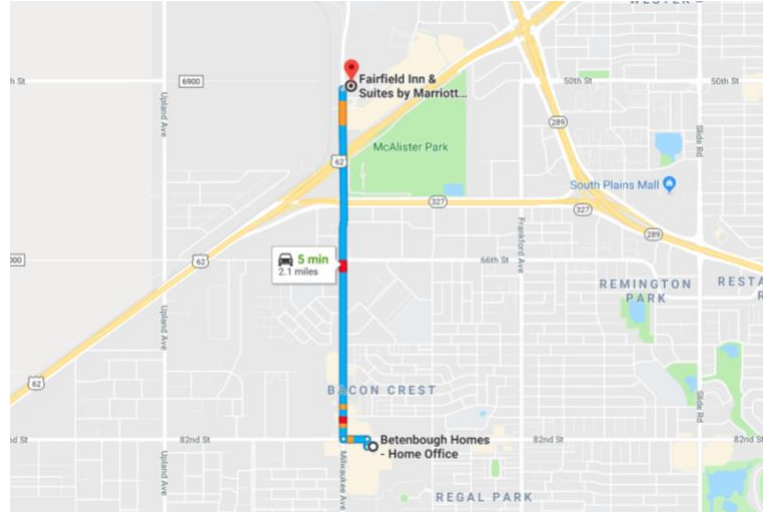

HOTEL BOOKING

Please select one of the links below to book your stay at a corporate rate.

FAIRFIELD INN & SUITES

One of Lubbock's newest hotels, Fairfield Inn & Suites is located on Milwaukee Avenue and Marsha Sharp Freeway. This hotel features free Wi-Fi, 50" flat-screen TVs and a home-life atmosphere. This hotel also offers quick access to the Canyon West Shopping Center. See more at marriot.com/hotels.

5 MINUTES TO GROVE CAMPUS. BOOK [HERE](#) FOR DISCOUNTED RATE.

HILTON GARDEN INN

The Hilton Garden Inn is located on Marsha Sharp Freeway. Warm and inviting guest rooms await you along with free Wi-Fi and an onsite restaurant. This hotel also offers quick access to the Canyon West Shopping Center. See more at hilton.com.

7 MINUTES TO GROVE CAMPUS. BOOK [HERE](#) FOR DISCOUNTED RATE.

OVERTON HOTEL & CONFERENCE CENTER

In the heart of the Hub City just steps from Texas Tech University, The Overton Hotel & Conference Center shines brightly as the first and only AAA Four-Diamond hotel in West Texas. This downtown Lubbock landmark blends luxury rooms and fine dining with southwestern charm and big city sophistication. See more at overtonhotel.com.

13 MINUTES TO GROVE CAMPUS. BOOK [HERE](#) FOR DISCOUNTED RATE.