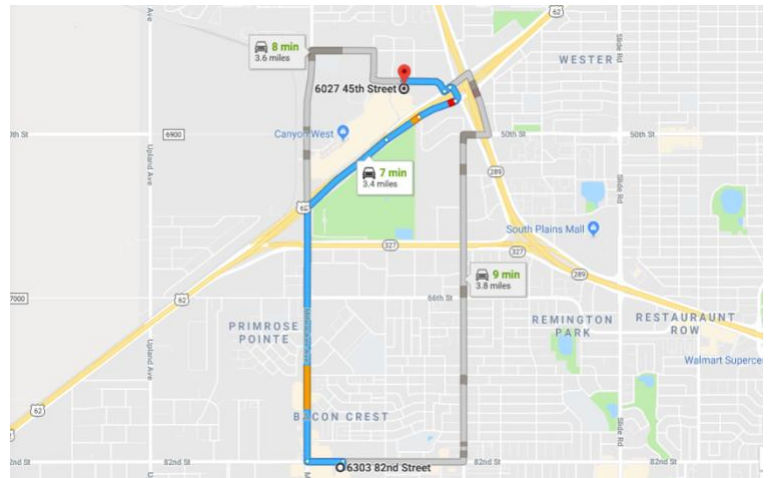

HOTEL BOOKING

Please select one of the links below to book your stay at a corporate rate.

FAIRFIELD INN & SUITES

One of Lubbock's newest hotels, Fairfield Inn & Suites is located on Milwaukee Avenue and Marsha Sharp Freeway. This hotel features free Wi-Fi, 50" flat-screen TVs and a home-life atmosphere. This hotel also offers quick access to the Canyon West Shopping Center. See more at marriot.com/hotels.

5 MINUTES TO GROVE CAMPUS. BOOK [HERE](#) FOR DISCOUNTED RATE.

HILTON GARDEN INN

The Hilton Garden Inn is located on Marsha Sharp Freeway. Warm and inviting guest rooms await you along with free Wi-Fi and an onsite restaurant. This hotel also offers quick access to the Canyon West Shopping Center. See more at hilton.com.

7 MINUTES TO GROVE CAMPUS. BOOK [HERE](#) FOR DISCOUNTED RATE.

OVERTON HOTEL & CONFERENCE CENTER

In the heart of the Hub City just steps from Texas Tech University, The Overton Hotel & Conference Center shines brightly as the first and only AAA Four-Diamond hotel in West Texas. This downtown Lubbock landmark blends luxury rooms and fine dining with southwestern charm and big city sophistication. See more at overtonhotel.com.